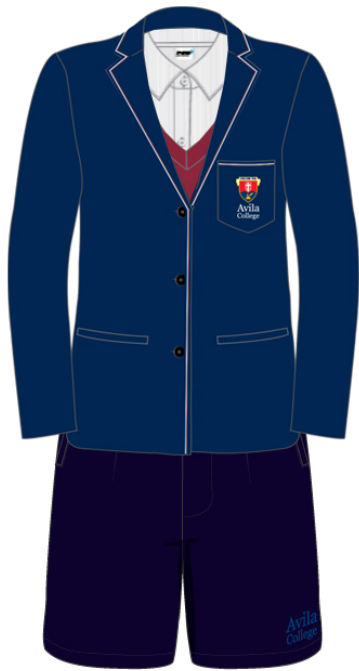

Avila Short & Shirt Combination

Shopping list for this combo:

- Avila Crest navy Blazer
- Avila embroidered & tailored Short
- Avila Crest white Shirt - short or long sleeve
- Avila Maroon Jumper (Navy Jumper for Yr 11+12)
- White knee length Socks
- Avila Crest Schoolbag
- Black lace up Shoes
- Avila Lab coat
- Avila Apron (from Yr 8)